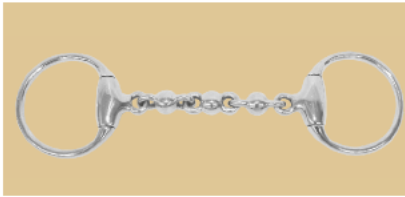

EGG BUTT BITS

CURVED MOUTH PIECE SERIES BITS

curved mouth piece more comfort for horse,
and even pressure on the entire tongue area,
encourage the horse to chew.

NO.3657 EGG BUTT

solid mouth, stainless steel
Thickness:18mm
Ring:70mm
12.5cm(5") 13.5cm(5-1/4")
14.5cm(5-3/4") 25/Box

NO.3687 HOLLOW MOUTH

Stainless steel
Thickness:18mm
Ring:70mm
12.5cm(5") 13.5cm(5-1/4")
14.5cm(5-3/4") 25/Box

NO.3252 OVAL MOUTH EGG BUTT

stainless steel
Thickness:17mm
12.5cm(5") 13.5cm(5-1/4")
14.5cm(5-3/4") 25/Box

NO.3010 DR. BRISTOL

Stainless steel
Thickness:23mm
Ring:70mm
12.5cm(5") 13.5cm(5-1/4")
14.5cm(5-3/4") 25/Box

NO.1965 ROLLER MOUTH EGG BUTT FLAT RING

Stainless steel
Thickness:23mm
Ring:70mm
12.5cm(5") 13.5cm(5-1/4")
25/Box

NO.1927-R SOFT RUBBER

Stainless steel
Thickness:23mm
Ring:70mm
12.5cm(5") 13.5cm(5-1/4")
14.5cm(5-3/4") 25/Box

EGG BUTT, D RING SNAFFLES BITS

**NO.3685
WATER FORD MOUTH**
Stainless steel
Thickness:18mm
12.5cm(5")
25/Box