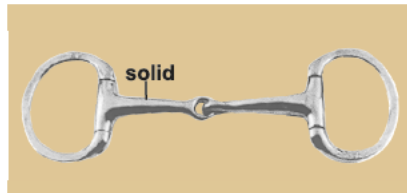

**NO.3053
SOLID MOUTH EGG
BUTT FLAT RING**
Stainless steel
Thickness:23mm
Ring:70mm
12.5cm(5") 13.5cm(5-1/4")
14.5cm(5-3/4") 25/Box