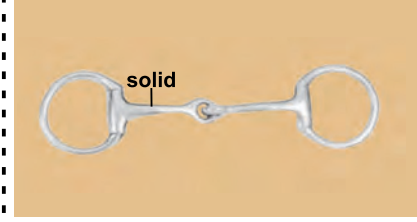

EGG BUTT BITS

CURVED MOUTH PIECE SERIES BITS

curved mouth piece more comfort for horse,
and even pressure on the entire tongue area,
encourage the horse to chew.

NO.3657 EGG BUTT

solid mouth, stainless steel
Thickness:18mm
Ring:70mm
12.5cm(5") 13.5cm(5-1/4")
14.5cm(5-3/4") 25/Box

NO.3660 OVAL MOUTH EGG BUTT

All stainless steel, solid mouth
Thickness:18mm
Ring:70mm
12.5cm(5") 13.5cm(5-1/4")
14.5cm(5-3/4") 25/Box

NO.1937 SHETLAND BRADOON

Solid mouth
Thickness:19mm
Ring:55mm
12.5cm(5") 13.5cm(5-1/4")
14.5cm(5-3/4") 25/Box

NO.1926 HOLLOW MOUTH

Stainless steel
Thickness:22mm
Ring:70mm
12.5cm(5") 13.5cm(5-1/4")
14.5cm(5-3/4") 25/Box

NO.1927 HEAVY WEIGHT MOUTH

solid mouth
Thickness:23mm
Ring:70mm
12.5cm(5") 13.5cm(5-1/4")
14.5cm(5-3/4") 25/Box