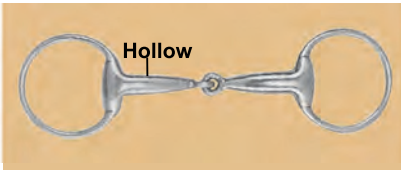

EGG BUTT BITS

CURVED MOUTH PIECE SERIES BITS

curved mouth piece more comfort for horse,
and even pressure on the entire tongue area,
encourage the horse to chew.

NO.3657 EGG BUTT

solid mouth, stainless steel
Thickness:18mm
Ring:70mm
12.5cm(5") 13.5cm(5-1/4")
14.5cm(5-3/4") 25/Box

NO.3660 OVAL MOUTH EGG BUTT

All stainless steel, solid mouth
Thickness:18mm
Ring:70mm
12.5cm(5") 13.5cm(5-1/4")
14.5cm(5-3/4") 25/Box

NO.1937 SHETLAND BRADOON

Solid mouth
Thickness:19mm
Ring:55mm
12.5cm(5") 13.5cm(5-1/4")
14.5cm(5-3/4") 25/Box

NO.1926 HOLLOW MOUTH

Stainless steel
Thickness:22mm
Ring:70mm
12.5cm(5") 13.5cm(5-1/4")
14.5cm(5-3/4") 25/Box

NO.1927 HEAVY WEIGHT MOUTH

solid mouth
Thickness:23mm
Ring:70mm
12.5cm(5") 13.5cm(5-1/4")
14.5cm(5-3/4") 25/Box

NO.3118 FRENCH MOUTH FLAT RING

Copper mouth joint
Stainless steel
Thickness:23mm
Ring:70mm
12.5cm(5") 13.5cm(5-1/4")
25/Box

NO.3633 HOLLOW MOUTH

stainless steel
Thickness:18mm
Ring:70mm
12.5cm(5") 13.5cm(5-1/4")
14.5cm(5-3/4") 25/Box