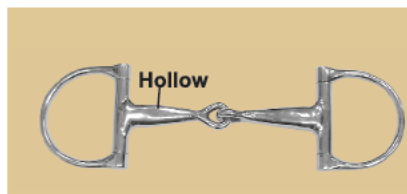

**NO.3217
D RING LIGHT-WEIGHT
HOLLOW MOUTH**
Stainless steel with D ring(3-3/8")
Thickness: 22mm
Weight:250g
12.5cm(5") 13.5cm(5-1/4")
25/Box