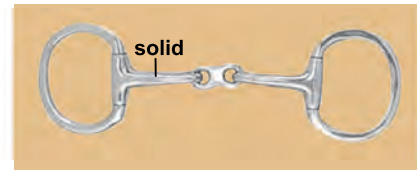

EGG BUTT BITS

CURVED MOUTH PIECE SERIES BITS

curved mouth piece more comfort for horse,
and even pressure on the entire tongue area,
encourage the horse to chew.

NO.3657 EGG BUTT

solid mouth, stainless steel
Thickness:18mm
Ring:70mm
12.5cm(5") 13.5cm(5-1/4")
14.5cm(5-3/4") 25/Box

NO.3660 OVAL MOUTH EGG BUTT

All stainless steel, solid mouth
Thickness:18mm
Ring:70mm
12.5cm(5") 13.5cm(5-1/4")
14.5cm(5-3/4") 25/Box

NO.1937 SHETLAND BRADOON

Solid mouth
Thickness:19mm
Ring:55mm
12.5cm(5") 13.5cm(5-1/4")
14.5cm(5-3/4") 25/Box

NO.1926 HOLLOW MOUTH

Stainless steel
Thickness:22mm
Ring:70mm
12.5cm(5") 13.5cm(5-1/4")
14.5cm(5-3/4") 25/Box

NO.1927 HEAVY WEIGHT MOUTH

solid mouth
Thickness:23mm
Ring:70mm
12.5cm(5") 13.5cm(5-1/4")
14.5cm(5-3/4") 25/Box

NO.3118 FRENCH MOUTH FLAT RING

Copper mouth joint
Stainless steel
Thickness:23mm
Ring:70mm
12.5cm(5") 13.5cm(5-1/4")
25/Box

NO.3633 HOLLOW MOUTH

stainless steel
Thickness:18mm
Ring:70mm
12.5cm(5") 13.5cm(5-1/4")
14.5cm(5-3/4") 25/Box