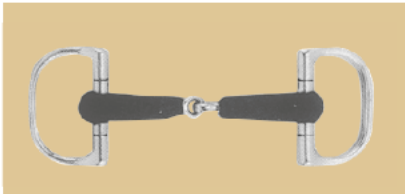

**NO.1992-R
DEE SNAFFLE**
Rubber mouth stainless steel
Thickness:22mm
Ring:3-3/8"
12.5cm(5") 13.5cm(5-1/4")
25/Box