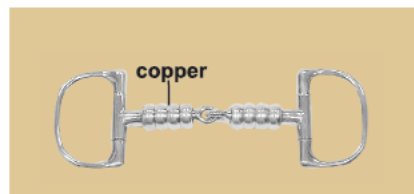

**NO.3070
CHERRY ROLLER DEE**
stainless steel
cherry roller copper mouth
Thickness:22mm
Ring:86mm(3-3/8")
12.5cm(5") 13.5cm(5-1/4")
25/Box