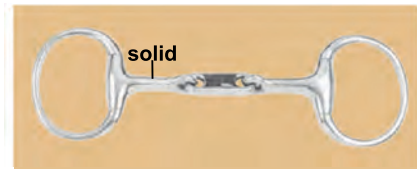

NO.3118 FRENCH MOUTH FLAT RING

Copper mouth joint
Stainless steel
Thickness:23mm
Ring:70mm
12.5cm(5") 13.5cm(5-1/4")
25/Box

NO.3633 HOLLOW MOUTH

stainless steel
Thickness:18mm
Ring:70mm
12.5cm(5") 13.5cm(5-1/4")
14.5cm(5-3/4") 25/Box

NO.3630 HEAVY WEIGHT MOUTH

solid mouth
Thickness:18mm
Ring:70mm
12.5cm(5") 13.5cm(5-1/4")
14.5cm(5-3/4") 25/Box

NO.1959 FRENCH MOUTH FLAT RING

All Stainless steel
Thickness:23mm
Ring:70mm
12.5cm(5") 13.5cm(5-1/4")
25/Box

NO.3687 HOLLOW MOUTH

Stainless steel
Thickness:18mm
Ring:70mm
12.5cm(5") 13.5cm(5-1/4")
14.5cm(5-3/4") 25/Box

NO.3252 OVAL MOUTH EGG BUTT

stainless steel
Thickness:17mm
12.5cm(5") 13.5cm(5-1/4")
14.5cm(5-3/4") 25/Box