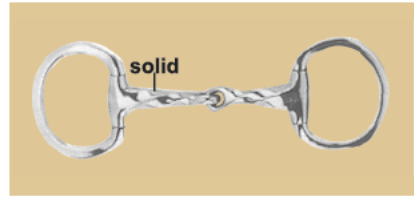

NO.3010 DR. BRISTOL

Stainless steel
Thickness:23mm
Ring:70mm
12.5cm(5") 13.5cm(5-1/4")
14.5cm(5-3/4") 25/Box

NO.1965 ROLLER MOUTH EGG BUTT FLAT RING

Stainless steel
Thickness:23mm
Ring:70mm
12.5cm(5") 13.5cm(5-1/4")
25/Box

NO.1927-R SOFT RUBBER

Stainless steel
Thickness:23mm
Ring:70mm
12.5cm(5") 13.5cm(5-1/4")
14.5cm(5-3/4") 25/Box

EGG BUTT, D RING SNAFFLES BITS

**NO.3685
WATER FORD MOUTH**
Stainless steel
Thickness:18mm
12.5cm(5")
25/Box

**NO.3002
CORKSCREW EGG BUTT
FLAT RING**
Stainless steel
Thickness:23mm
Ring:70mm
13.5cm(5-1/4")
25/Box

**NO.3001
TWIST EGG BUTT FLAT RING**
Stainless steel
Thickness:23mm
Ring:70mm
12.5cm(5") 13.5cm(5-1/4")
25/Box