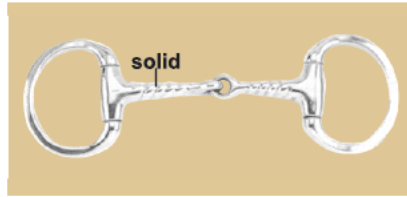

NO.3687 HOLLOW MOUTH

Stainless steel
Thickness:18mm
Ring:70mm
12.5cm(5") 13.5cm(5-1/4")
14.5cm(5-3/4") 25/Box

NO.3252 OVAL MOUTH EGG BUTT

stainless steel
Thickness:17mm
12.5cm(5") 13.5cm(5-1/4")
14.5cm(5-3/4") 25/Box

NO.3010 DR. BRISTOL

Stainless steel
Thickness:23mm
Ring:70mm
12.5cm(5") 13.5cm(5-1/4")
14.5cm(5-3/4") 25/Box

NO.1965 ROLLER MOUTH EGG BUTT FLAT RING

Stainless steel
Thickness:23mm
Ring:70mm
12.5cm(5") 13.5cm(5-1/4")
25/Box

NO.1927-R SOFT RUBBER

Stainless steel
Thickness:23mm
Ring:70mm
12.5cm(5") 13.5cm(5-1/4")
14.5cm(5-3/4") 25/Box

EGG BUTT, D RING SNAFFLES BITS

**NO.3685
WATER FORD MOUTH**
Stainless steel
Thickness:18mm
12.5cm(5")
25/Box

**NO.3002
CORKSCREW EGG BUTT
FLAT RING**
Stainless steel
Thickness:23mm
Ring:70mm
13.5cm(5-1/4")
25/Box

**NO.3001
TWIST EGG BUTT FLAT RING**
Stainless steel
Thickness:23mm
Ring:70mm
12.5cm(5") 13.5cm(5-1/4")
25/Box