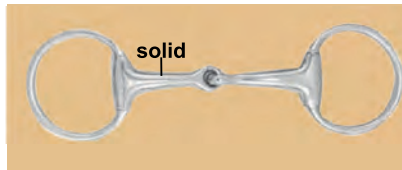

EGG BUTT BITS

CURVED MOUTH PIECE SERIES BITS

curved mouth piece more comfort for horse,
and even pressure on the entire tongue area,
encourage the horse to chew.

NO.3657 EGG BUTT

solid mouth, stainless steel
Thickness:18mm
Ring:70mm
12.5cm(5") 13.5cm(5-1/4")
14.5cm(5-3/4") 25/Box

NO.3660 OVAL MOUTH EGG BUTT

All stainless steel, solid mouth
Thickness:18mm
Ring:70mm
12.5cm(5") 13.5cm(5-1/4")
14.5cm(5-3/4") 25/Box

NO.1937 SHETLAND BRADOON

Solid mouth
Thickness:19mm
Ring:55mm
12.5cm(5") 13.5cm(5-1/4")
14.5cm(5-3/4") 25/Box

NO.1926 HOLLOW MOUTH

Stainless steel
Thickness:22mm
Ring:70mm
12.5cm(5") 13.5cm(5-1/4")
14.5cm(5-3/4") 25/Box

NO.1927 HEAVY WEIGHT MOUTH

solid mouth
Thickness:23mm
Ring:70mm
12.5cm(5") 13.5cm(5-1/4")
14.5cm(5-3/4") 25/Box

NO.3118 FRENCH MOUTH FLAT RING

Copper mouth joint
Stainless steel
Thickness:23mm
Ring:70mm
12.5cm(5") 13.5cm(5-1/4")
25/Box

NO.3633 HOLLOW MOUTH

stainless steel
Thickness:18mm
Ring:70mm
12.5cm(5") 13.5cm(5-1/4")
14.5cm(5-3/4") 25/Box