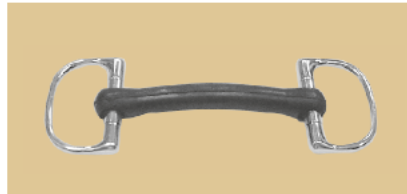

**NO.3002
CORKSCREW EGG BUTT
FLAT RING**
Stainless steel
Thickness:23mm
Ring:70mm
13.5cm(5-1/4")
25/Box

**NO.3001
TWIST EGG BUTT FLAT RING**
Stainless steel
Thickness:23mm
Ring:70mm
12.5cm(5") 13.5cm(5-1/4")
25/Box

**NO.3005
SOLID MOUTH**
Stainless steel
Thickness:23mm
Ring:70mm
12.5cm(5") 13.5cm(5-1/4")
25/Box

**NO.3053
SOLID MOUTH EGG
BUTT FLAT RING**
Stainless steel
Thickness:23mm
Ring:70mm
12.5cm(5") 13.5cm(5-1/4")
14.5cm(5-3/4") 25/Box

**NO.1992
DEE SNAFFLE**
stainless steel
Thickness:16mm
Ring:3-3/8"
12.5cm(5") 13.5cm(5-1/4")
14cm(5-1/2") 15cm(6")
25/Box

**NO.1992-R
DEE SNAFFLE**
Rubber mouth stainless steel
Thickness:22mm
Ring:3-3/8"
12.5cm(5") 13.5cm(5-1/4")
25/Box