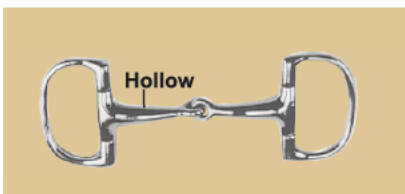

**NO.3005
SOLID MOUTH**
Stainless steel
Thickness:23mm
Ring:70mm
12.5cm(5") 13.5cm(5-1/4")
25/Box

**NO.3053
SOLID MOUTH EGG
BUTT FLAT RING**
Stainless steel
Thickness:23mm
Ring:70mm
12.5cm(5") 13.5cm(5-1/4")
14.5cm(5-3/4") 25/Box

**NO.1992
DEE SNAFFLE**
stainless steel
Thickness:16mm
Ring:3-3/8"
12.5cm(5") 13.5cm(5-1/4")
14cm(5-1/2") 15cm(6")
25/Box

**NO.1992-R
DEE SNAFFLE**
Rubber mouth stainless steel
Thickness:22mm
Ring:3-3/8"
12.5cm(5") 13.5cm(5-1/4")
25/Box

**NO.3251-R
SOFT RUBBER COVERED DEE**
stainless steel
Thickness:19mm
Ring:70mm
12.5cm(5") 13.5cm(5-1/4")
14.5cm(5-3/4") 25/Box

**NO.1993
COPPER ROLLER DEE**
Stainless steel
Thickness:13mm
Ring:3-3/8"
12.5cm(5") 13.5cm(5-1/4")
25/Box