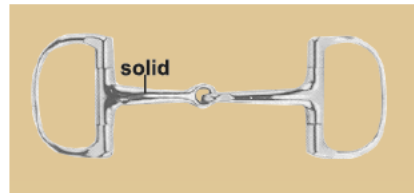

NO.1927-R SOFT RUBBER

Stainless steel
Thickness:23mm
Ring:70mm
12.5cm(5") 13.5cm(5-1/4")
14.5cm(5-3/4") 25/Box

EGG BUTT, D RING SNAFFLES BITS

**NO.3685
WATER FORD MOUTH**
Stainless steel
Thickness:18mm
12.5cm(5")
25/Box

**NO.3002
CORKSCREW EGG BUTT
FLAT RING**
Stainless steel
Thickness:23mm
Ring:70mm
13.5cm(5-1/4")
25/Box

**NO.3001
TWIST EGG BUTT FLAT RING**
Stainless steel
Thickness:23mm
Ring:70mm
12.5cm(5") 13.5cm(5-1/4")
25/Box

**NO.3005
SOLID MOUTH**
Stainless steel
Thickness:23mm
Ring:70mm
12.5cm(5") 13.5cm(5-1/4")
25/Box

**NO.3053
SOLID MOUTH EGG
BUTT FLAT RING**
Stainless steel
Thickness:23mm
Ring:70mm
12.5cm(5") 13.5cm(5-1/4")
14.5cm(5-3/4") 25/Box