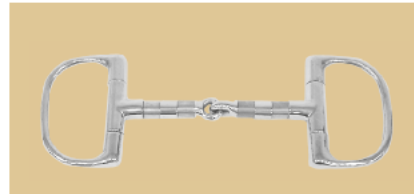

**NO.1993
COPPER ROLLER DEE**
Stainless steel
Thickness:13mm
Ring:3-3/8"
12.5cm(5") 13.5cm(5-1/4")
25/Box